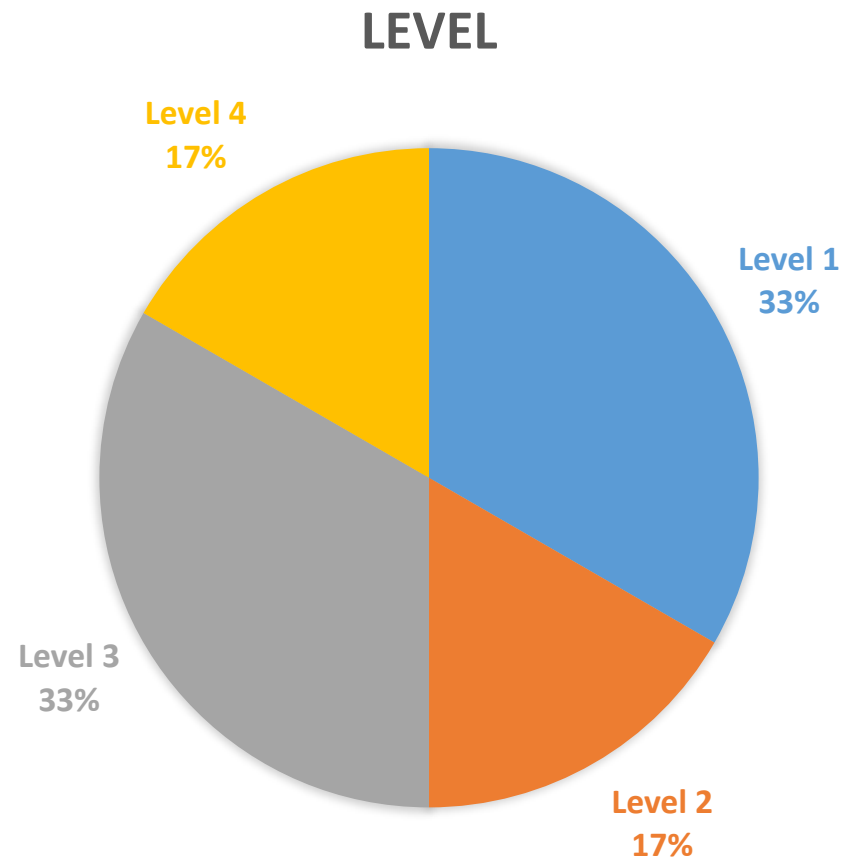

A close-up photograph of a hand moving a dark chess piece on a wooden chessboard with blue and light-colored squares. The background is softly blurred, showing other chess pieces and a hand in the upper part of the frame.

PDC FED FORUM

Zone 3.4.

Planning and
Development
Commission

Summary

Specific needs and performance of federations in the group.

Planning and
Development
Commission

Zone 3.4.

Funds were approved for 2 federations, but they did not receive them.